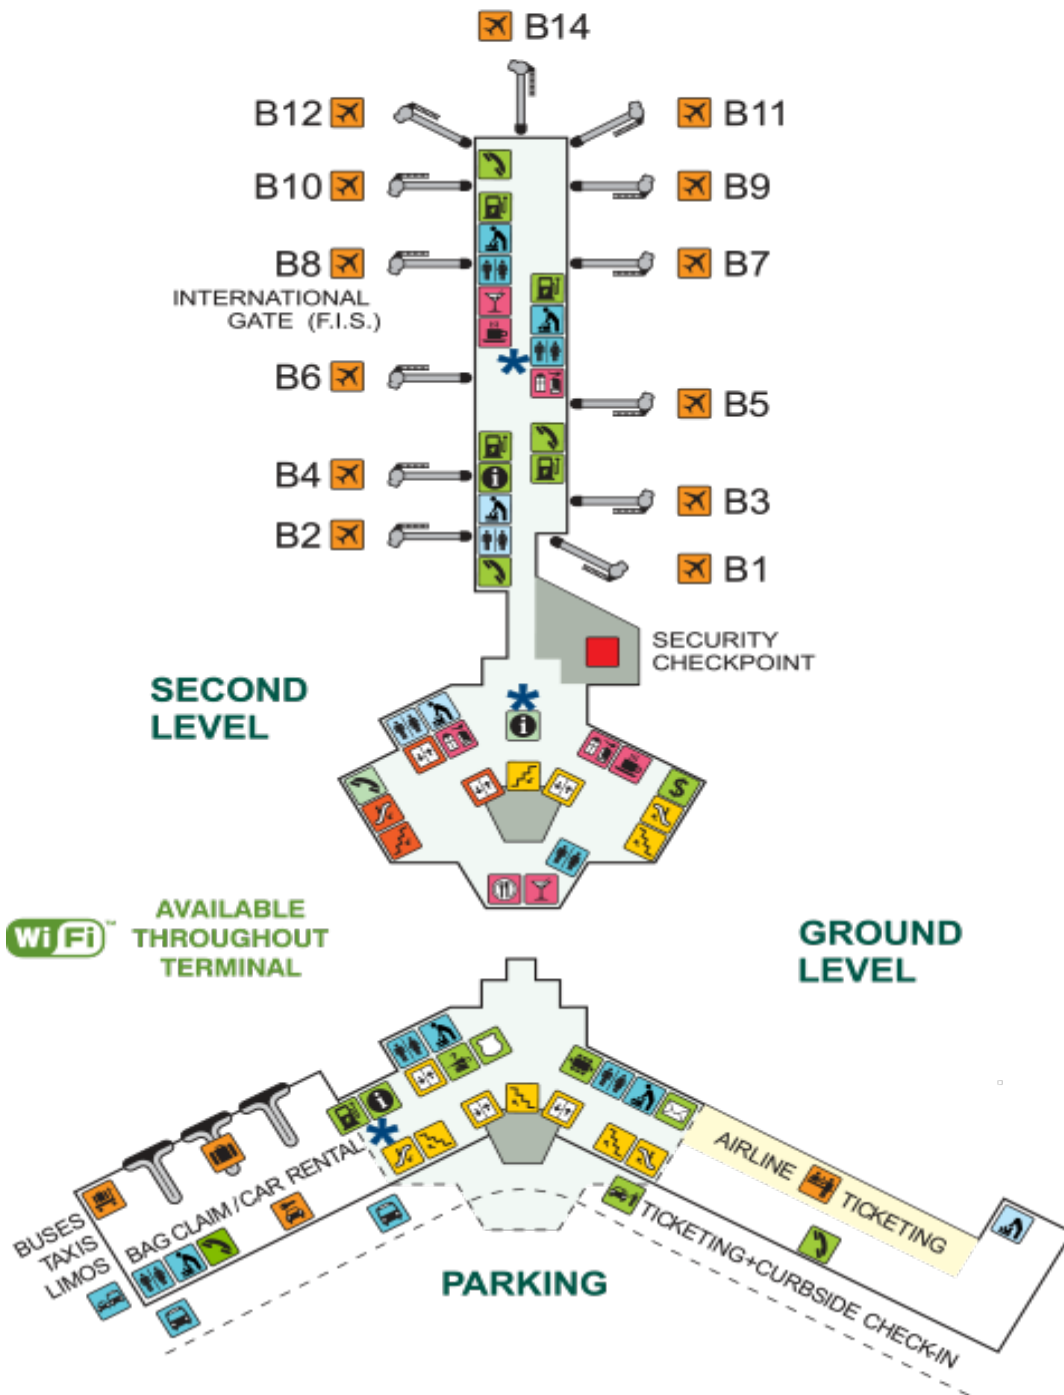

# TERMINAL MAP

## MAIN SERVICES

- TICKETING
- BAGGAGE CLAIM
- RENTAL CARS
- BAGGAGE CARTS
- GATES

## ACCESS/FACILITIES

- SECURITY CHECKPOINT
- ESCALATORS
- ELEVATORS
- RESTROOMS
- BABY CHANGE
- GROUND TRANSPORT
- DROP-OFF/PICKUP
- SRQ IS ACCESSIBLE TO THE DISABLED

## CONCESSIONS

- RESTAURANT
- SNACK BAR
- BAR
- NEWS STAND/GIFTS